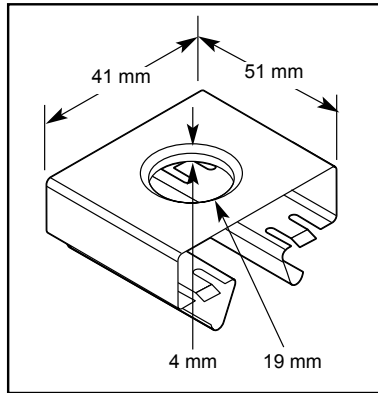

ARA22: Universal Square Rail Snap-In Support

Installation Instructions

Revision A

Anchor Rail Adapter

for Snap-in Cable Hanger

ARA-22