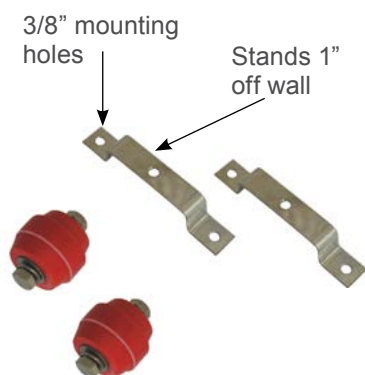

MEGA 2x6 Ground Bar (MG20610)

Features:

- The MEGA 2x6 accepts a total of five 3/8" two-hole lugs (1" spacing)
- MG20610 is ground bar only; MG20610-K kit includes ground bar, stainless steel mounting brackets, and insulators

Construction:

- Constructed from 1/4" x 2" x 6" C110 copper
- Sanded after manufacture

Design Criteria:

- Can be used outdoors or indoors
- Options include mounting hardware and tin plating

Kits include:

- Complete kits include 304 stainless steel mounting brackets and insulators rated 600 Volts