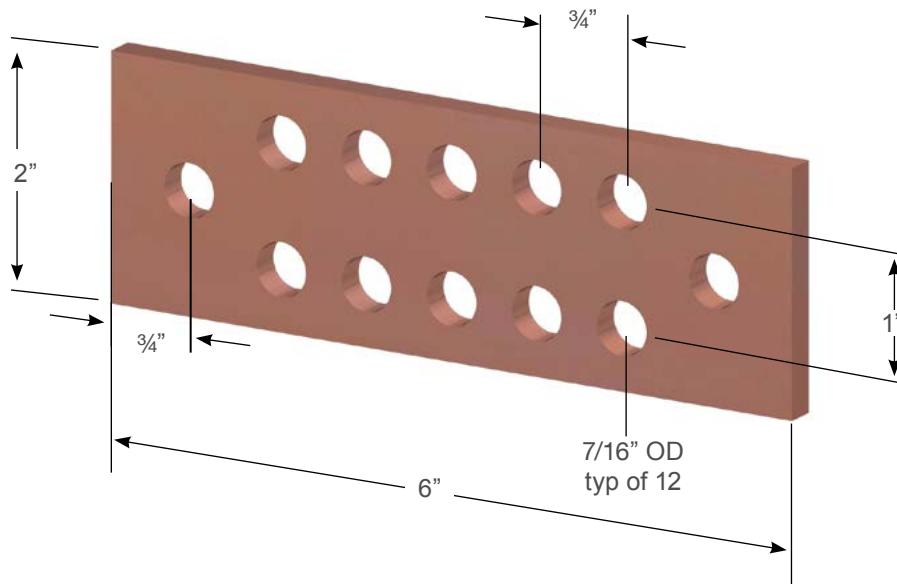

MEGA 2x6 Ground Bar (MG20610)

Features:

- The MEGA 2x6 accepts a total of five 3/8" two-hole lugs (1" spacing)
- MG20610 is ground bar only; MG20610-K kit includes ground bar, stainless steel mounting brackets, and insulators

Construction:

- Constructed from 1/4" x 2" x 6" C110 copper
- Sanded after manufacture

Design Criteria:

- Can be used outdoors or indoors
- Options include mounting hardware and tin plating

Kits include:

- Complete kits include 304 stainless steel mounting brackets and insulators rated 600 Volts