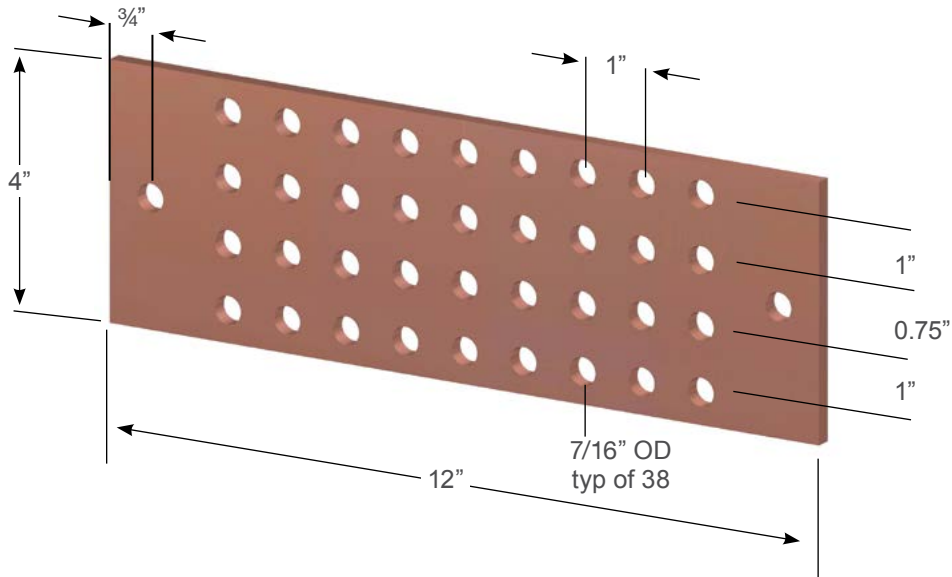

MEGA 12" Ground Bar (MG41236)

Features:

- The MEGA 12" offers universal hole spacing for 3/8" lugs
- Accepts a total of 18 runs with two-hole lugs (1" spacing)
- MG41236 is ground bar only; MG41236-K kit includes ground bar, stainless steel mounting brackets, and insulators

Construction:

- Constructed from 1/4" x 4" x 12" C110 copper
- Sanded after manufacture

Design Criteria:

- Can be used outdoors or indoors
- Options include mounting hardware and tin plating

Kits include:

- Complete kits include 304 stainless steel mounting brackets and insulators rated 600 Volts