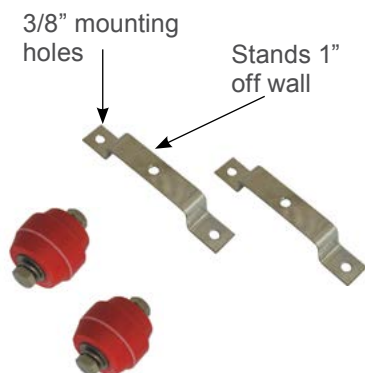

MEGA 12" Ground Bar (MG41236)

Features:

- The MEGA 12" offers universal hole spacing for 3/8" lugs
- Accepts a total of 18 runs with two-hole lugs (1" spacing)
- MG41236 is ground bar only; MG41236-K kit includes ground bar, stainless steel mounting brackets, and insulators

Construction:

- Constructed from 1/4" x 4" x 12" C110 copper
- Sanded after manufacture

Design Criteria:

- Can be used outdoors or indoors
- Options include mounting hardware and tin plating

Kits include:

- Complete kits include 304 stainless steel mounting brackets and insulators rated 600 Volts