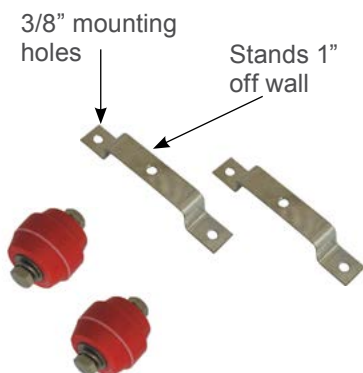

## MEGA 18" Ground Bar (MG41860)

### Features:

- The MEGA 18" offers universal hole spacing for 3/8" lugs
- Accepts a total of 30 runs with two-hole lugs (1" spacing)
- MG41860 is ground bar only; MG41860-K kit includes ground bar, stainless steel mounting brackets, and insulators

### Construction:

- Constructed from 1/4" x 4" x 18" C110 copper
- Sanded after manufacture

### Design Criteria:

- Can be used outdoors or indoors
- Options include mounting hardware and tin plating