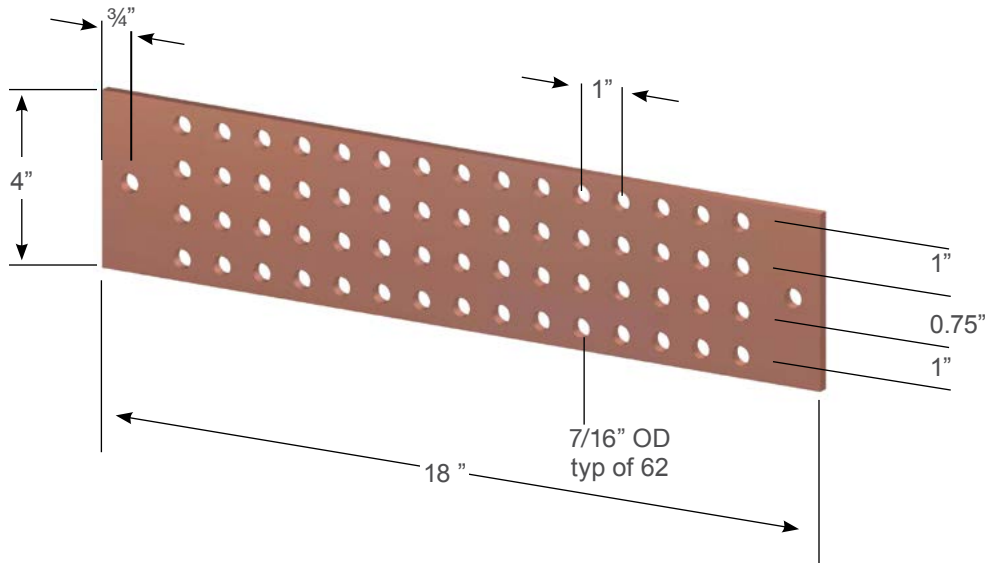

## MEGA 18" Ground Bar (MG41860)

### Features:

- The MEGA 18" offers universal hole spacing for 3/8" lugs
- Accepts a total of 30 runs with two-hole lugs (1" spacing)
- MG41860 is ground bar only; MG41860-K kit includes ground bar, stainless steel mounting brackets, and insulators

### Construction:

- Constructed from 1/4" x 4" x 18" C110 copper
- Sanded after manufacture

### Design Criteria:

- Can be used outdoors or indoors
- Options include mounting hardware and tin plating