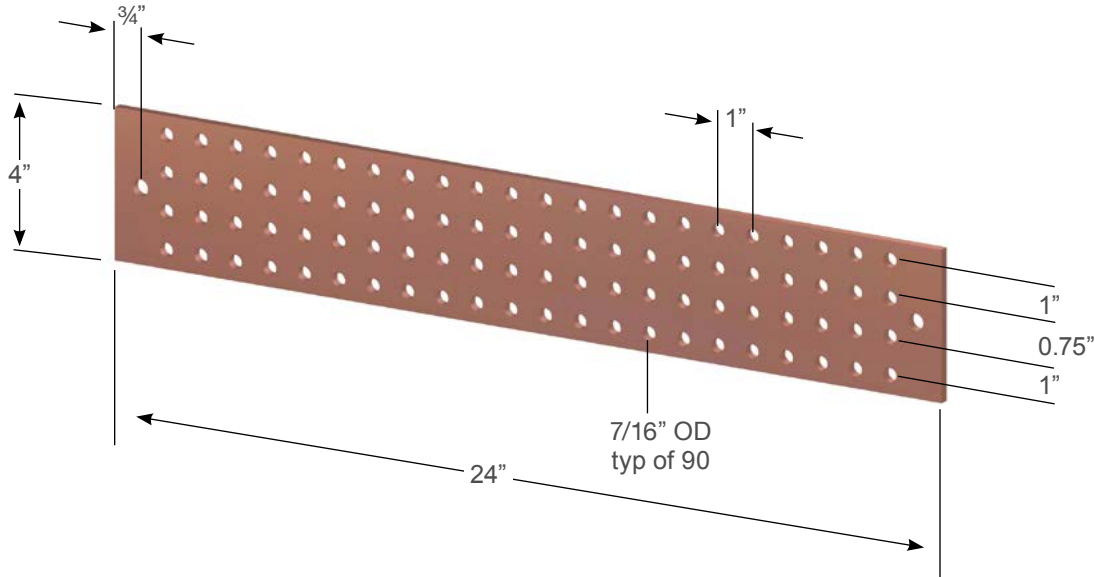

## MEGA 24" Ground Bar (MG42488)

### Features:

- The MEGA 24" offers universal hole spacing for 3/8" lugs
- Accepts 3/8" lugs
- 88 holes allow up to 44 runs with two-hole lugs (1" spacing)
- MG42488 is ground bar only; MG42488-K kit includes ground bar, stainless steel mounting brackets, and insulators

### Construction:

- Constructed from 1/4" x 4" x 24" C110 copper
- Sanded after manufacture

### Design Criteria:

- Can be used outdoors or indoors
- Options include mounting hardware and tin plating