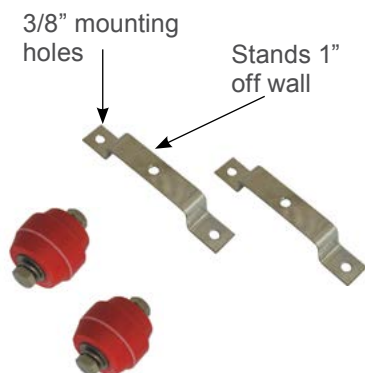

## MEGA 24" Ground Bar (MG42488)

### Features:

- The MEGA 24" offers universal hole spacing for 3/8" lugs
- Accepts 3/8" lugs
- 88 holes allow up to 44 runs with two-hole lugs (1" spacing)
- MG42488 is ground bar only; MG42488-K kit includes ground bar, stainless steel mounting brackets, and insulators

### Construction:

- Constructed from 1/4" x 4" x 24" C110 copper
- Sanded after manufacture

### Design Criteria:

- Can be used outdoors or indoors
- Options include mounting hardware and tin plating